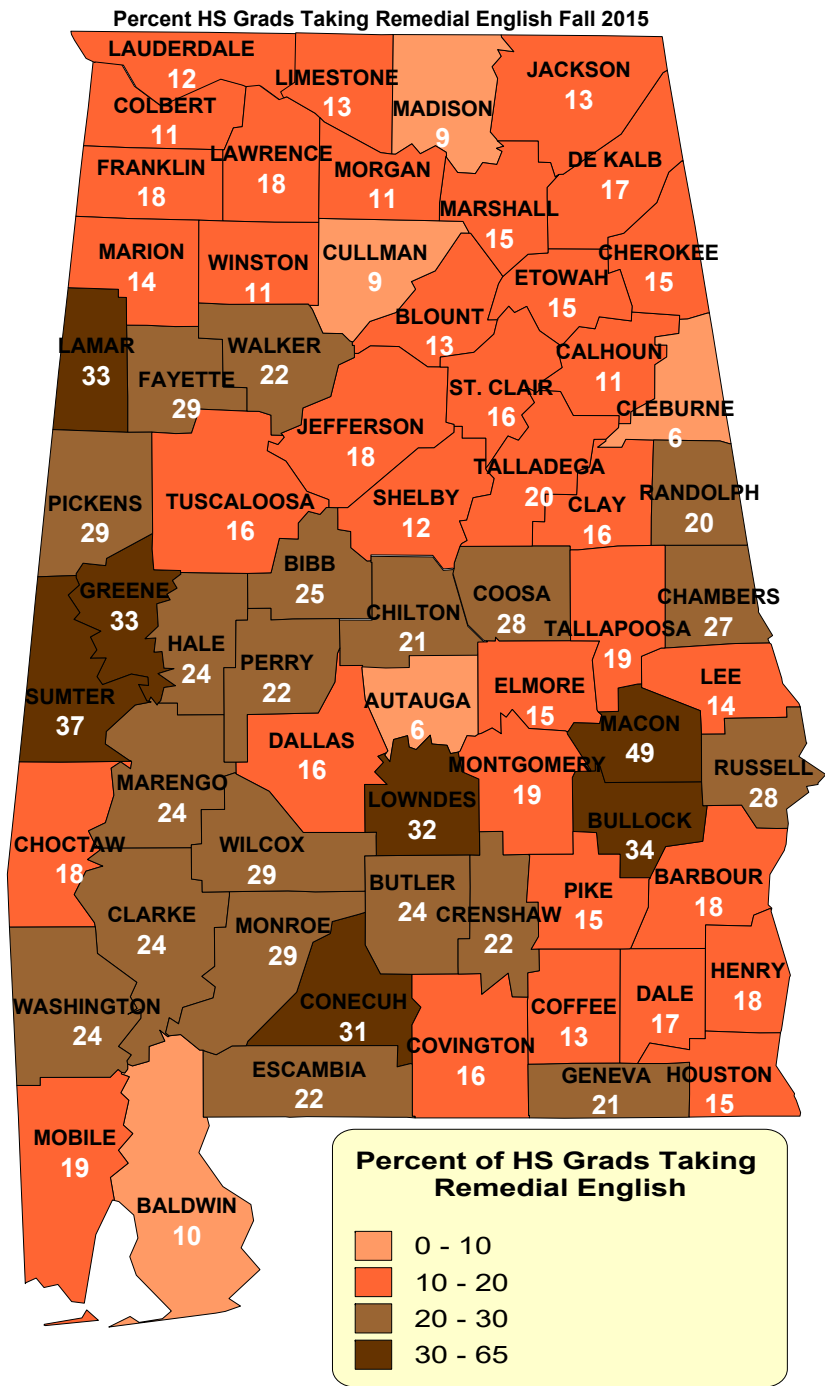

# Summary of 2014-15 Alabama Public High School Graduates Who Enrolled in Alabama Public Institutions Fall 2015 (24,063 Students)

Source: Alabama Statewide Student Database; Percentages are based on the number of HS Graduates who attended a HS in that county. A total of 2,501 graduates took both Remedial English and Remedial Math and are included in both maps above.