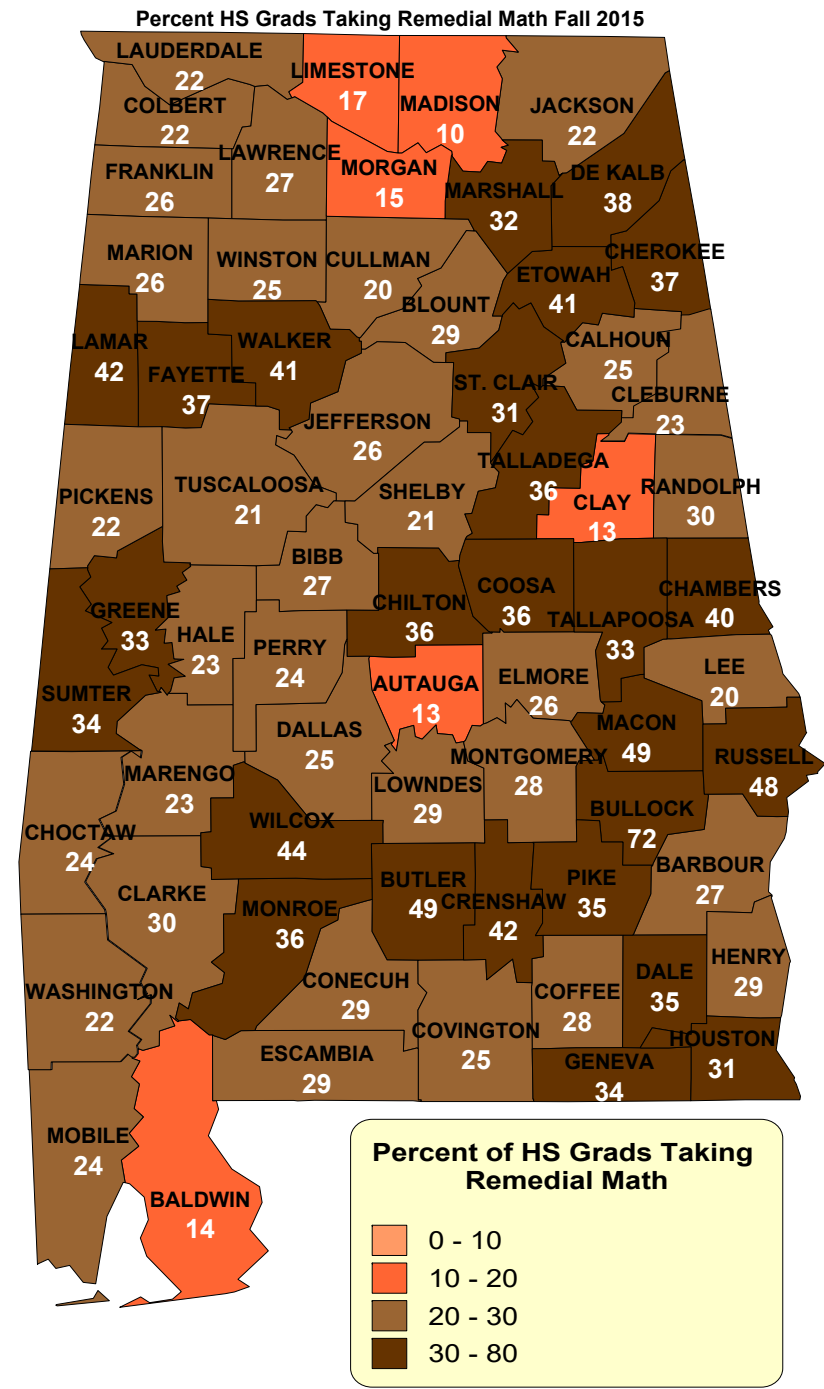

# Summary of 2014-15 Alabama Public High School Graduates Who Enrolled in Alabama Public Institutions Fall 2015 (24,063 Students)

Source: Alabama Statewide Student Database; Percentages are based on the number of HS Graduates who attended a HS in that county. A total of 2,501 graduates took both Remedial English and Remedial Math and are included in both maps above.