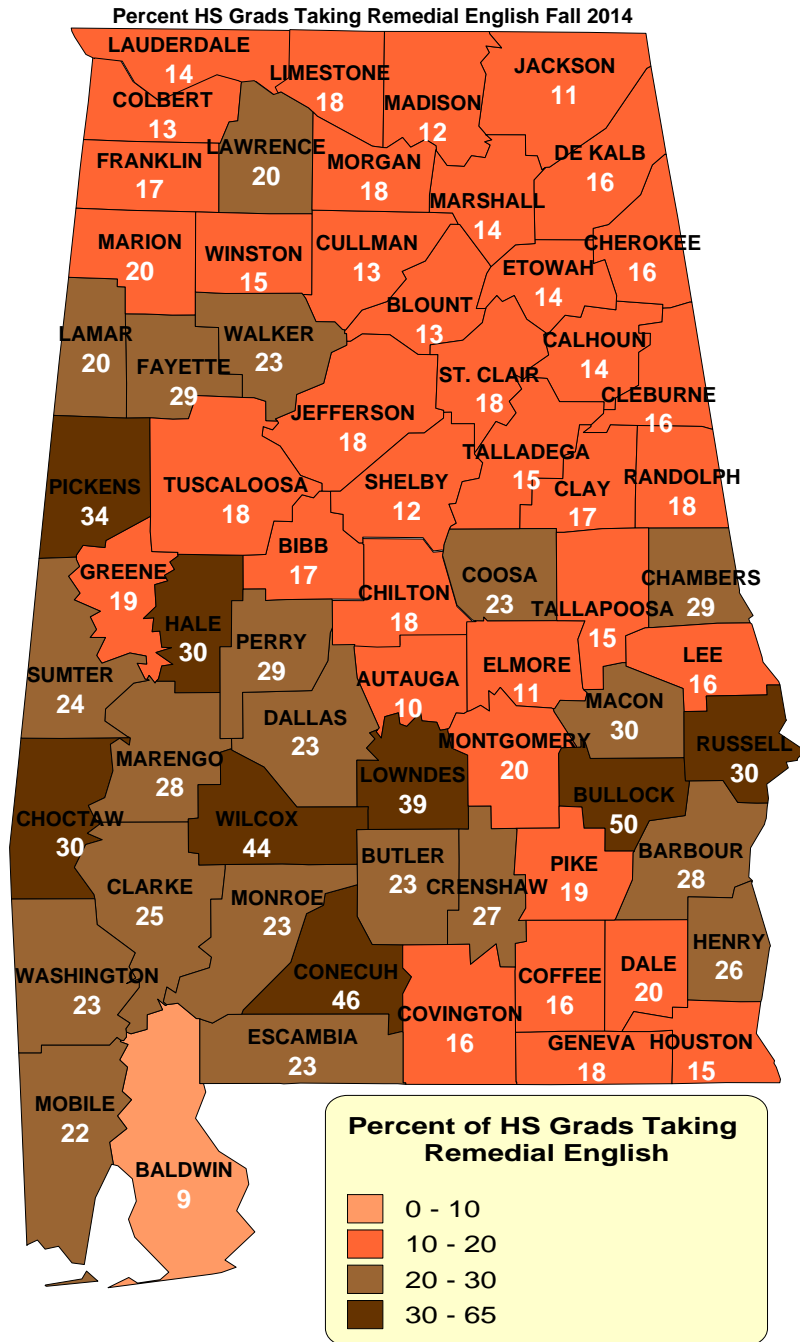

Summary of 2013-14 Alabama Public High School Graduates Who Enrolled in Alabama Public Institutions Fall 2014 (23,379 Students)

Source: Alabama Statewide Student Database; Percentages are based on the number of HS Graduates who attended a HS in that county. A total of 2,673 graduates took both Remedial English and Remedial Math and are included in both maps above. Revised April 2015.