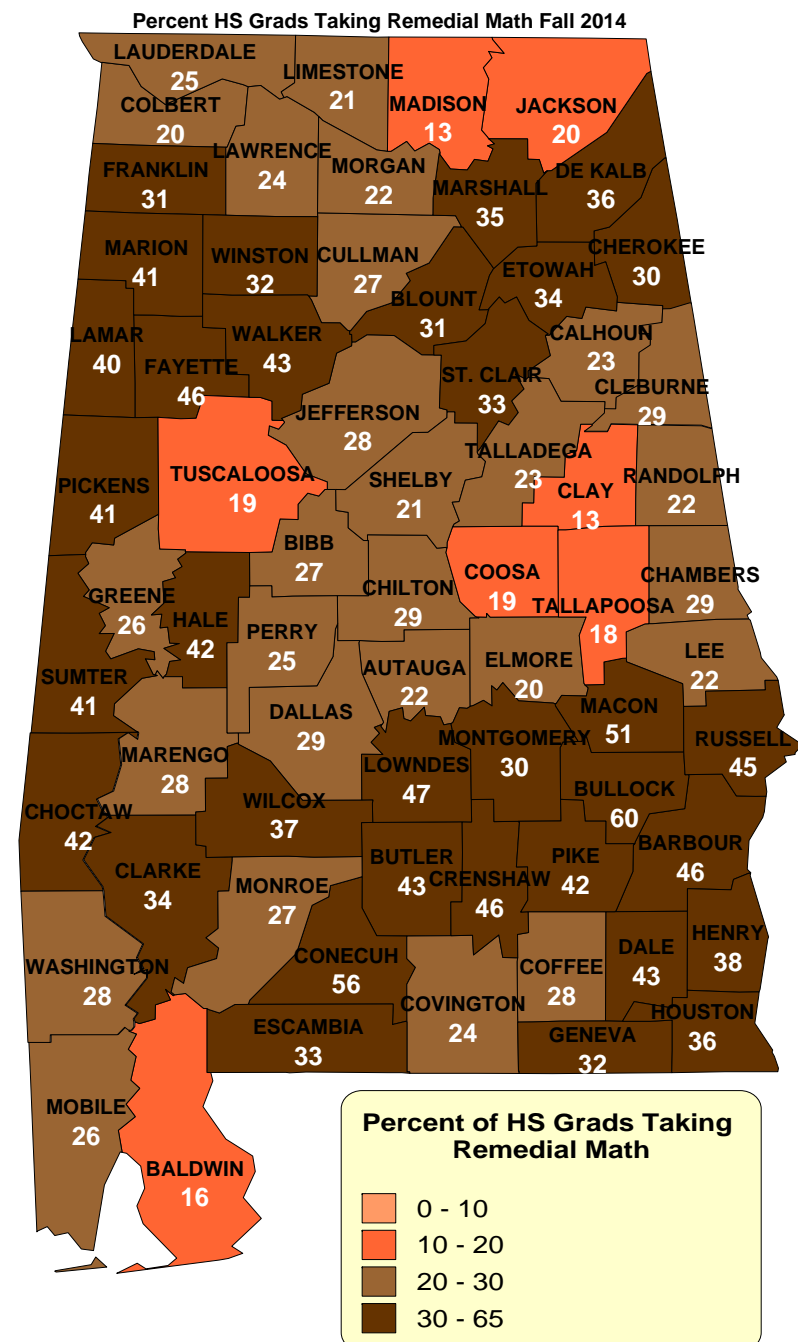

Summary of 2013-14 Alabama Public High School Graduates Who Enrolled in Alabama Public Institutions Fall 2014 (23,379 Students)

Source: Alabama Statewide Student Database; Percentages are based on the number of HS Graduates who attended a HS in that county. A total of 2,673 graduates took both Remedial English and Remedial Math and are included in both maps above. Revised April 2015.