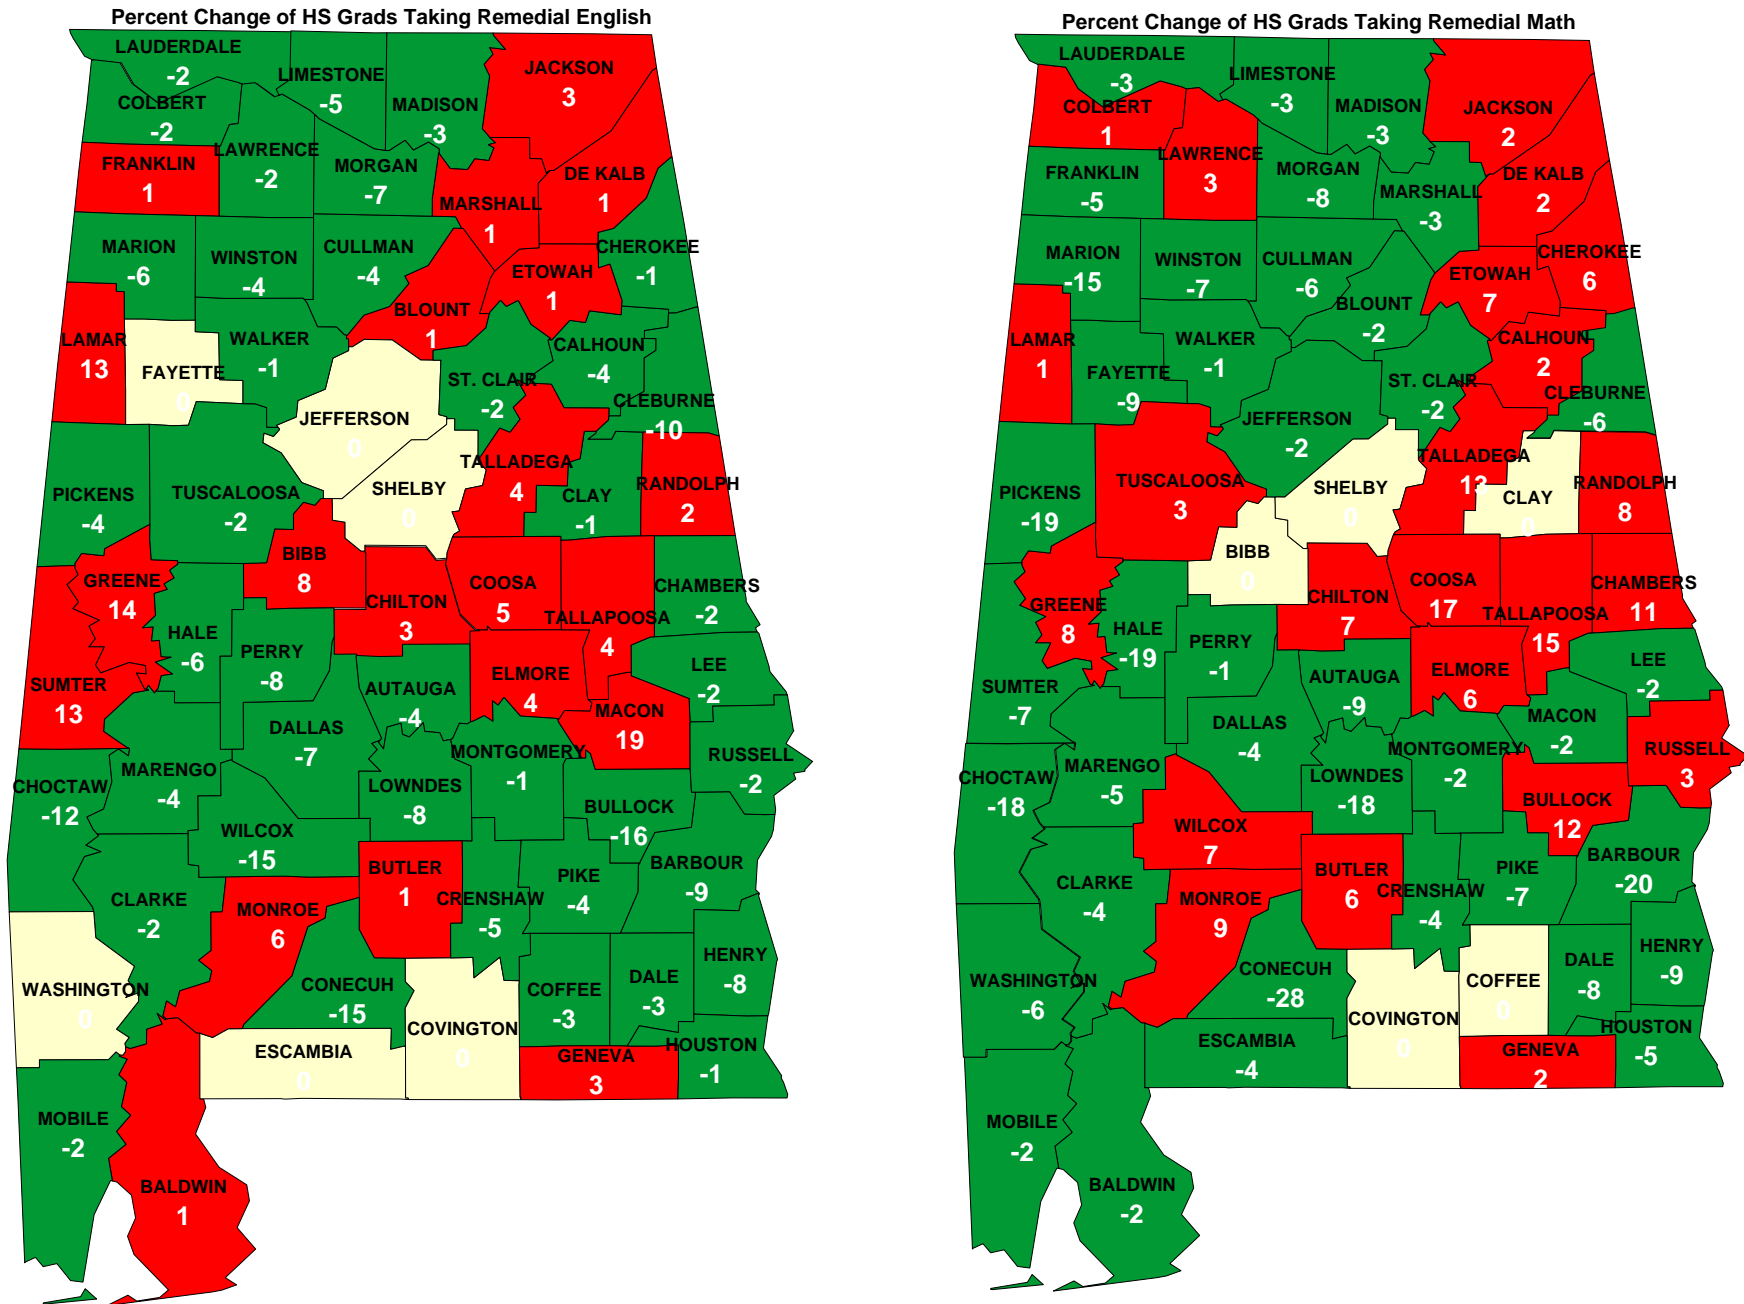

# Comparison by County of Fall 2014 Remedial to Fall 2015 Remedial for Recent Alabama Public High School Graduates

Green Depicts Decrease in Remediation. Red Depicts Increase in Remediation.

Source: Alabama Statewide Student Database; # in county denotes the percent change of remedial students from each county for Fall 2014 and Fall 2015.