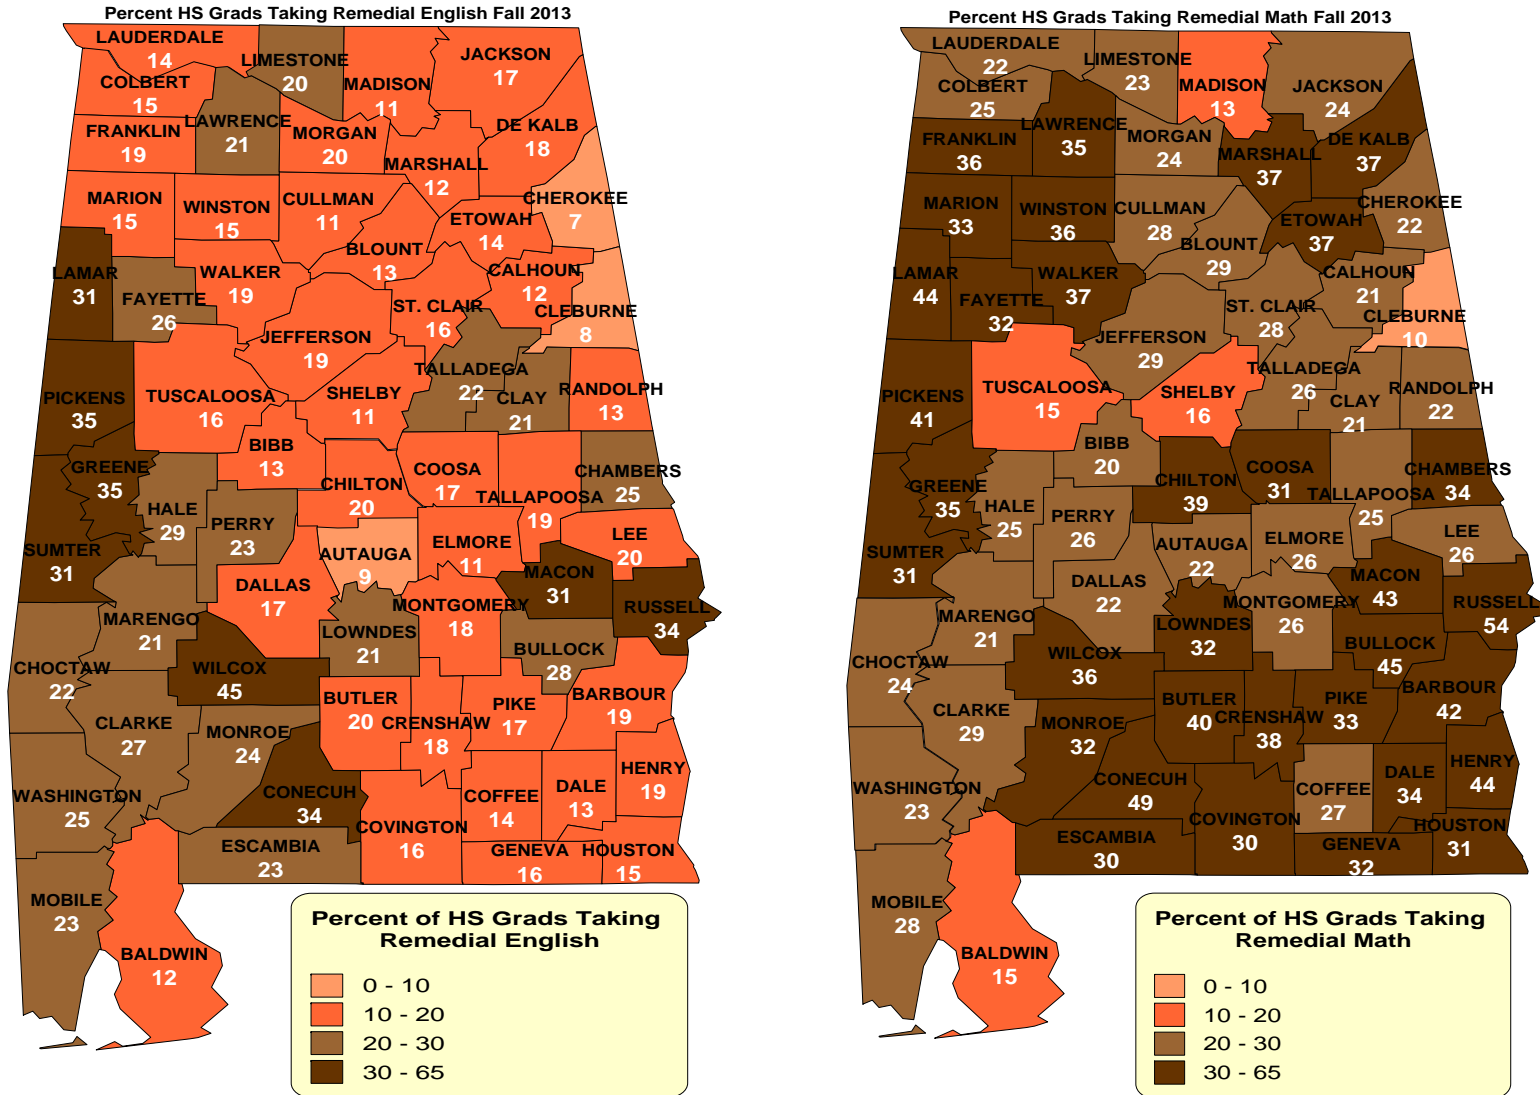

Summary of 2012-13 Alabama Public High School Graduates Who Enrolled in Alabama Public Institutions Fall 2013 (22,872 Students)

Source: Alabama Statewide Student Database; Percentages are based on the number of HS Graduates who attended a HS in that county. A total of 2,563 graduates took both Remedial English and Remedial Math and are included in both maps above.