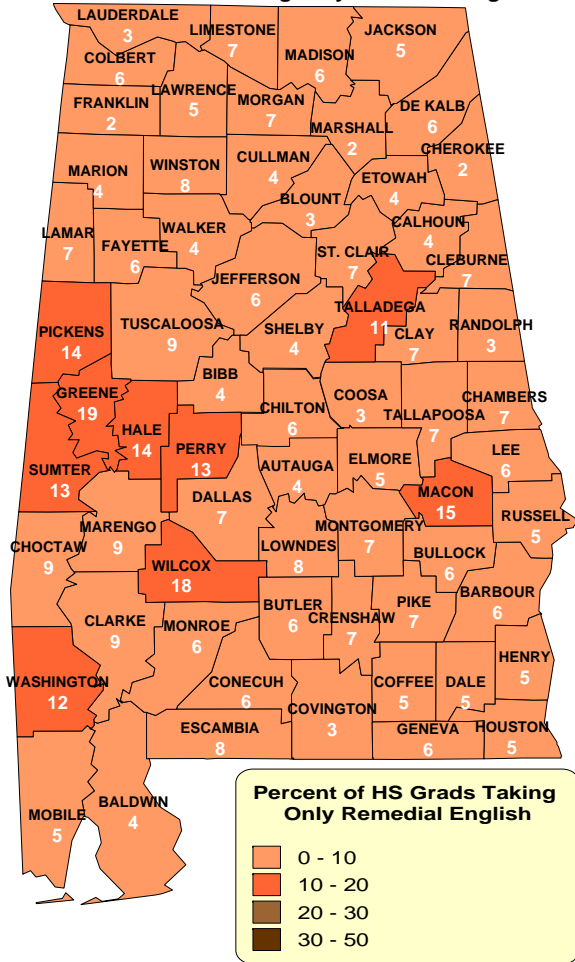

Summary of 2012-2013 Alabama Public High School Graduates Who Enrolled in Alabama Public Institutions Fall 2013 (22,872 Students)

Percent HS Grads Taking Only Remedial English

Percent HS Grads Taking Only Remedial Math