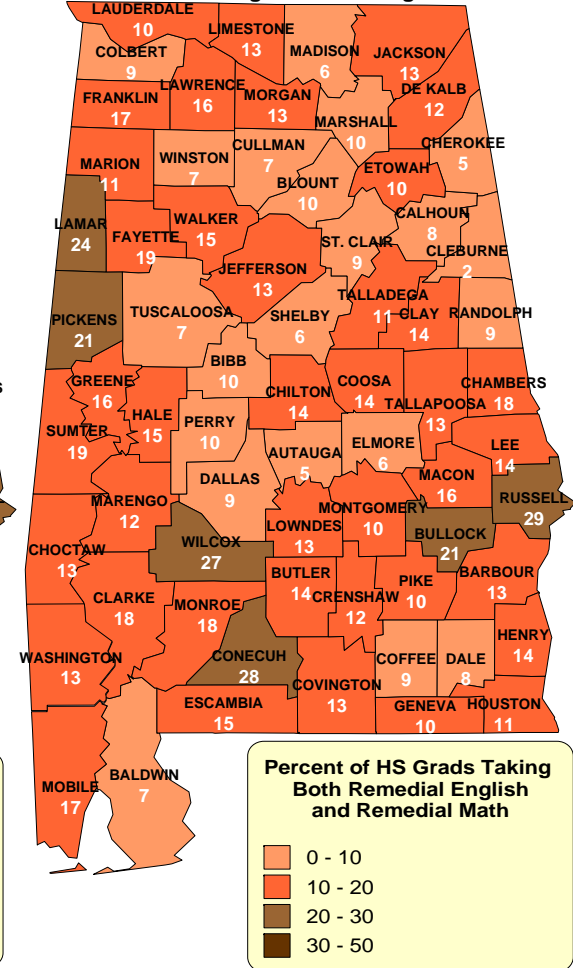

Percent HS Grads Taking Remedial English and Math

Source: Alabama Statewide Student Database; Percentages are based on the number of HS Graduates who attended a HS in that county in 2012-2013.