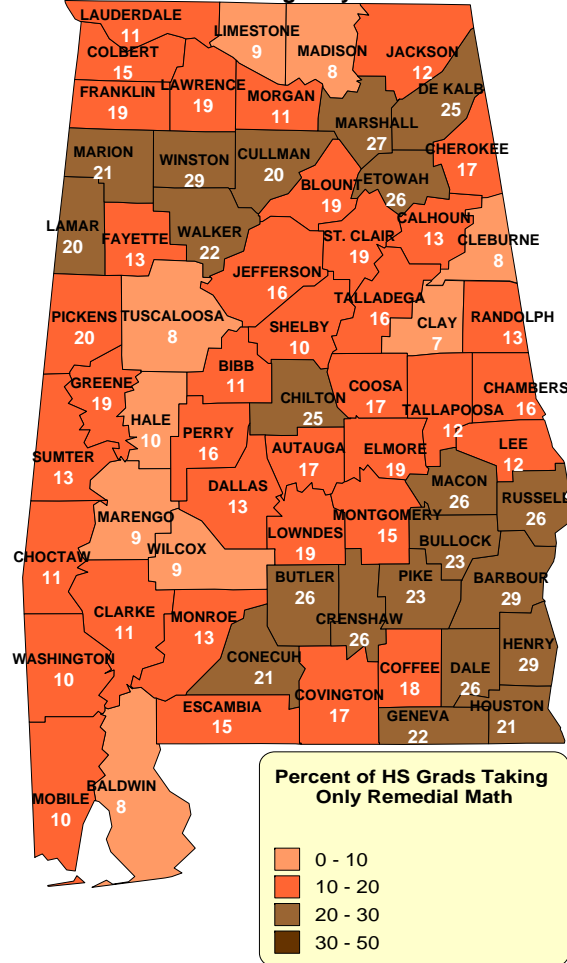

Summary of 2012-2013 Alabama Public High School Graduates Who Enrolled in Alabama Public Institutions Fall 2013 (22,872 Students)

Percent HS Grads Taking Only Remedial English

Percent HS Grads Taking Only Remedial Math