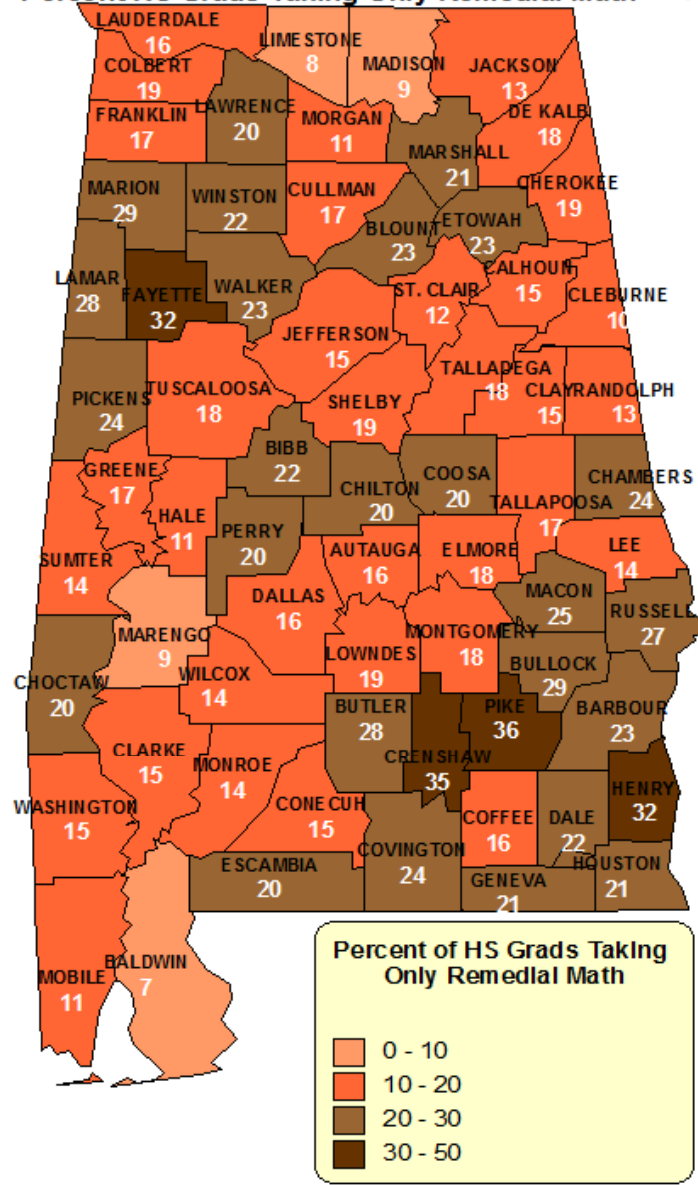

Summary of 2010-2011 Alabama Public High School Graduates Who Enrolled in Alabama Public Institutions Fall 2011 (23,542 Students)

Percent HS Grads Taking Only Remedial Math

Percent HS Grads Taking Remedial English and Math

Source: Alabama Statewide Student Database; Percentages are based on the number of HS Graduates who attended a HS in that county in 2010-2011.