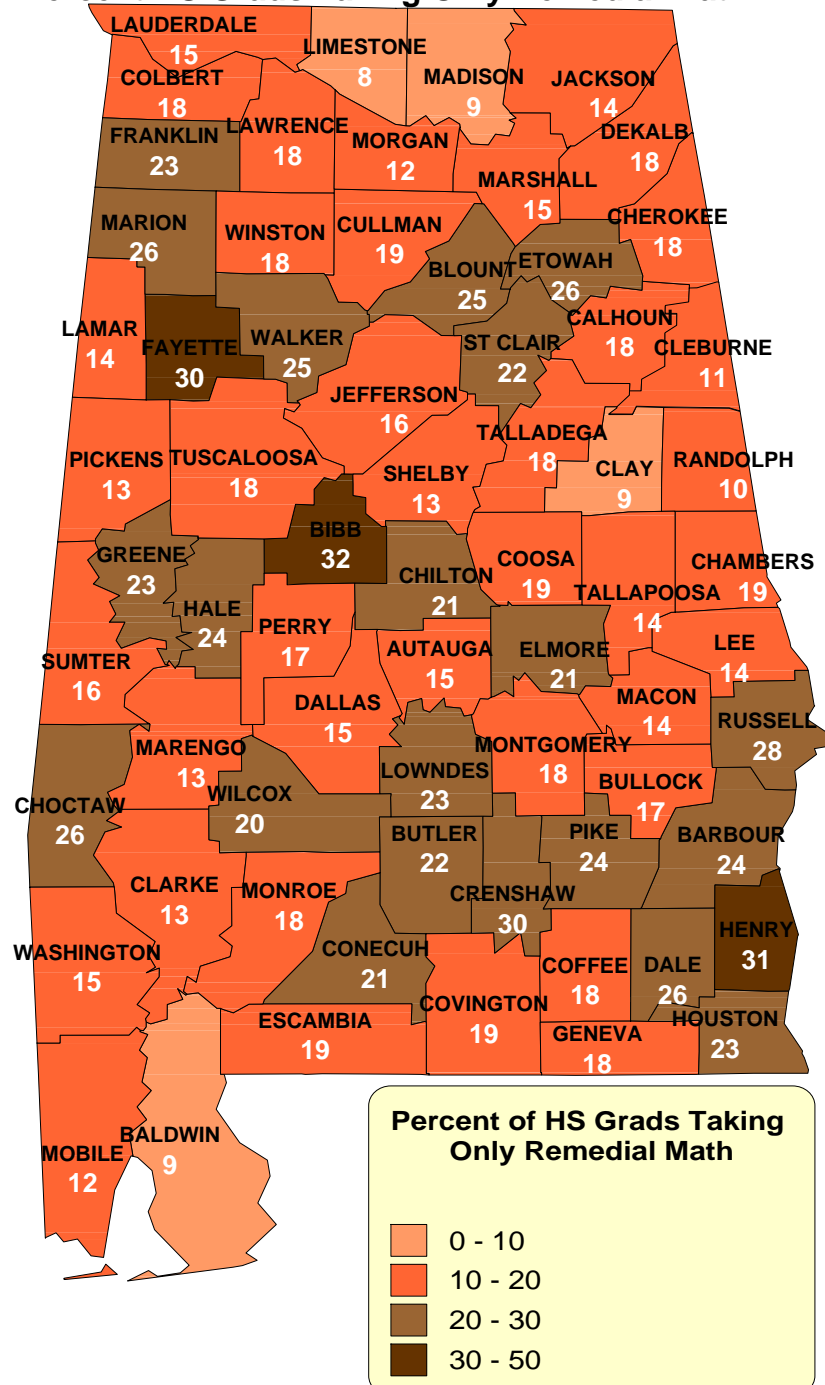

Summary of 2009-2010 Alabama Public High School Graduates Who Enrolled in Alabama Public Institutions Fall 2010 (23,830 Students)

Percent HS Grads Taking Only Remedial English

Percent HS Grads Taking Only Remedial Math