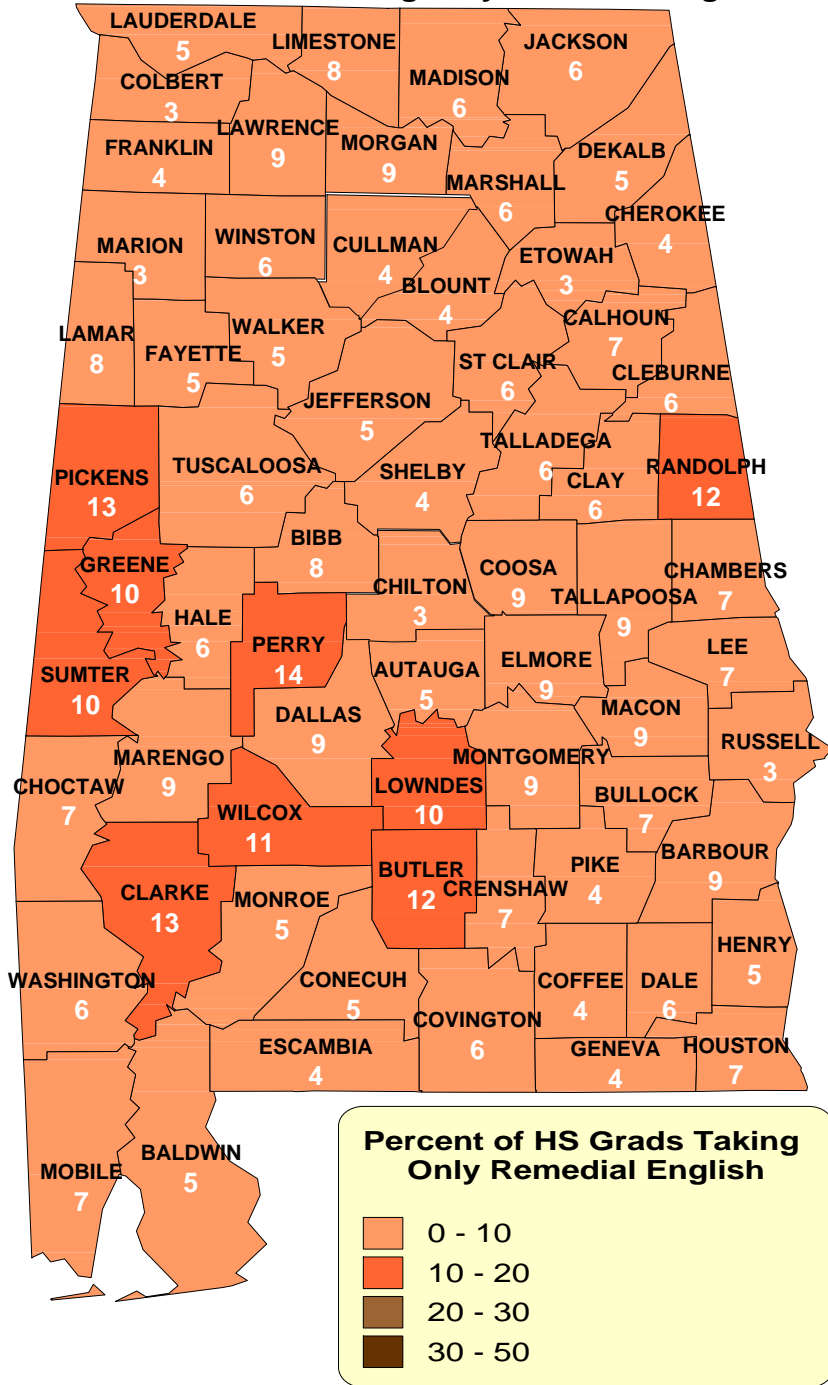

Summary of 2009-2010 Alabama Public High School Graduates Who Enrolled in Alabama Public Institutions Fall 2010 (23,830 Students)

Percent HS Grads Taking Only Remedial English

Percent HS Grads Taking Only Remedial Math