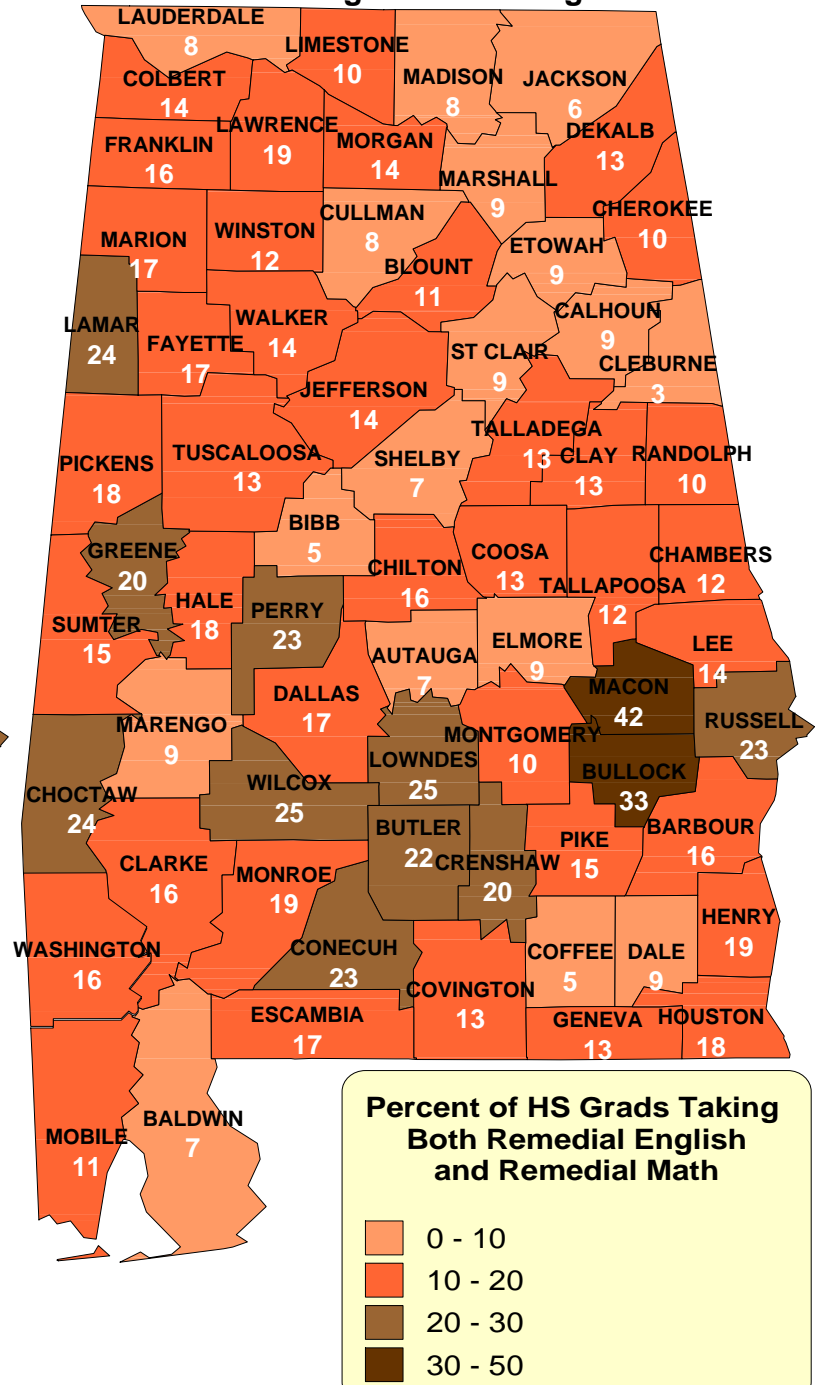

Percent HS Grads Taking Remedial English and Math

Source: Alabama Statewide Student Database; Percentages are based on the number of HS Graduates who attended a HS in that county in 2009-2010.