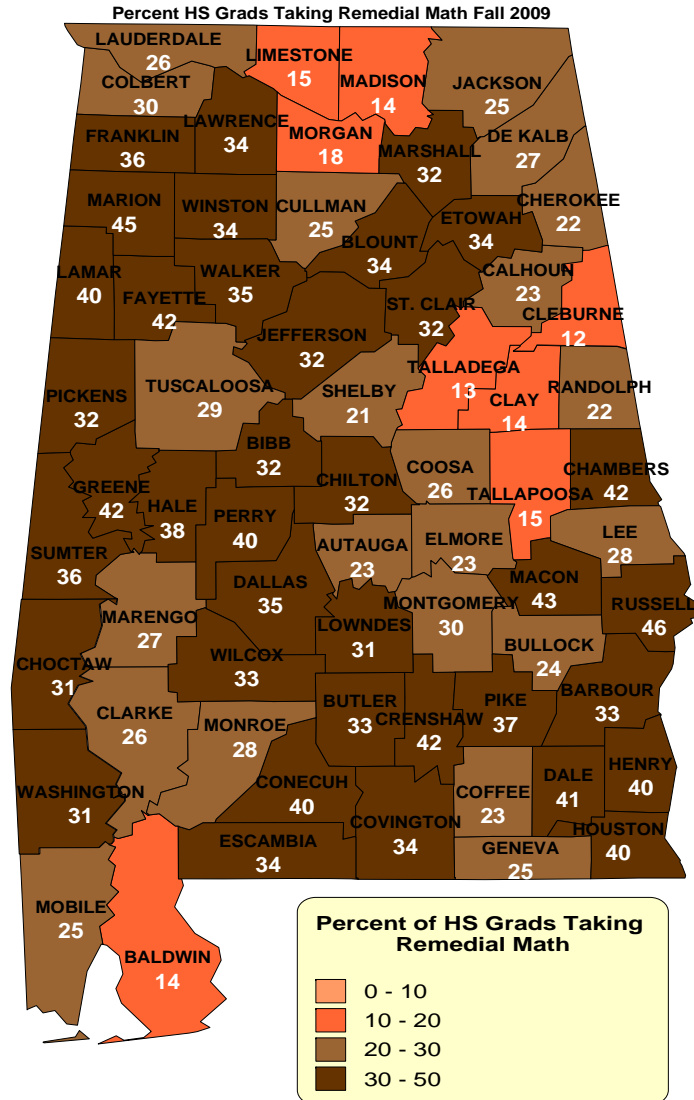

## Summary of 2008-09 Alabama Public High School Graduates Who Enrolled in Alabama Public Institutions Fall 2009 (23,397 Students)

Source: Alabama Statewide Student Database; Percentages are based on the number of HS Graduates who attended a HS in that county. A total of 2,455 graduates took both Remedial English and Remedial Math and are included in both maps above.