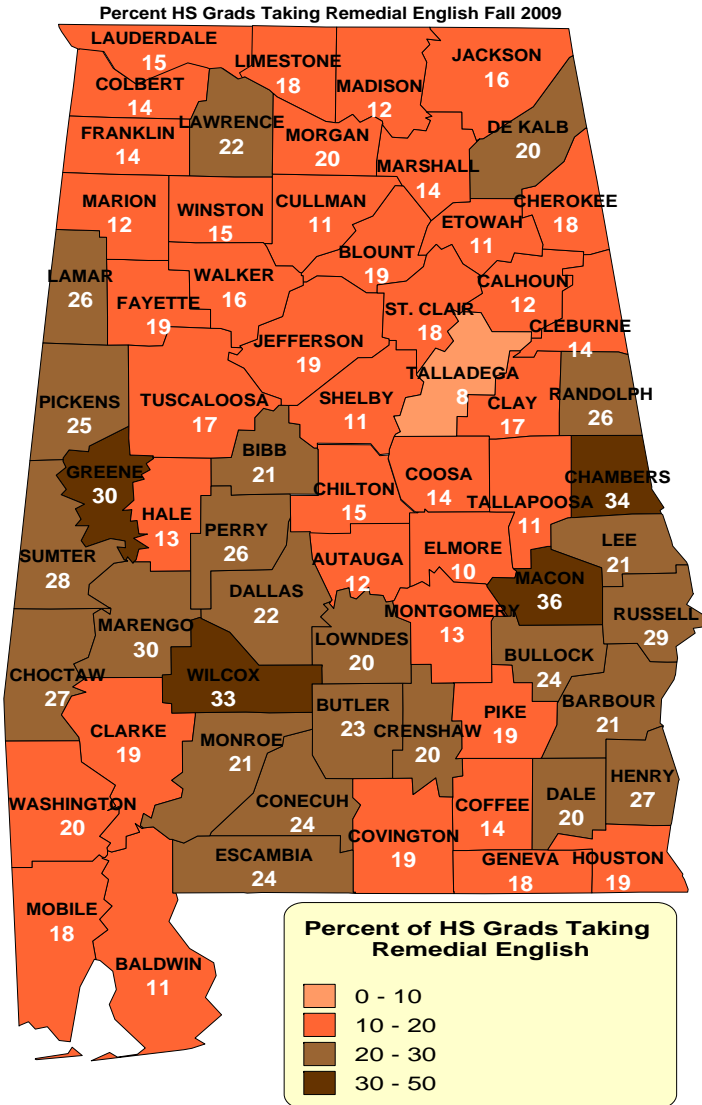

## Summary of 2008-09 Alabama Public High School Graduates Who Enrolled in Alabama Public Institutions Fall 2009 (23,397 Students)

Source: Alabama Statewide Student Database; Percentages are based on the number of HS Graduates who attended a HS in that county. A total of 2,455 graduates took both Remedial English and Remedial Math and are included in both maps above.