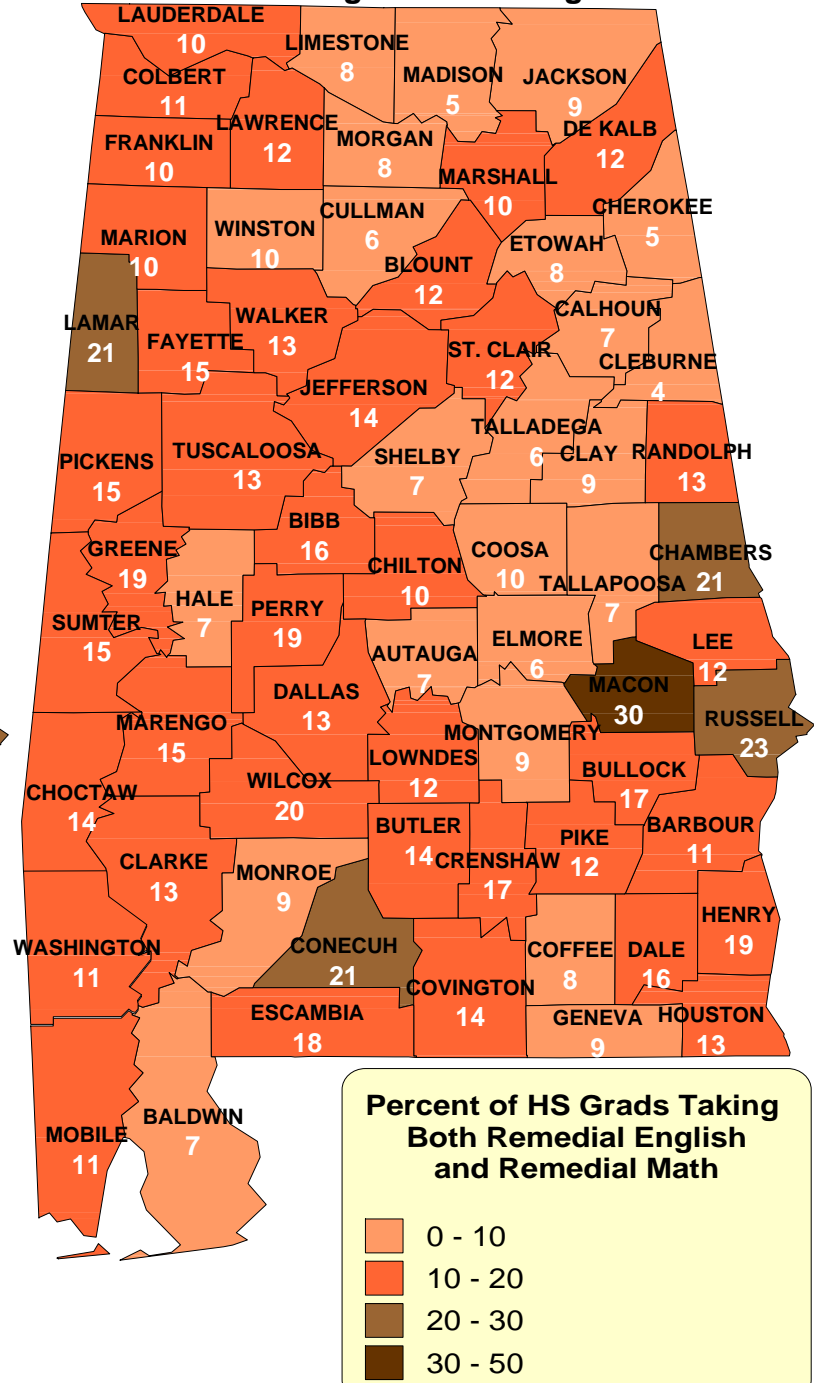

Percent HS Grads Taking Remedial English and Math

Source: Alabama Statewide Student Database; Percentages are based on the number of HS Graduates who attended a HS in that county in 2008-2009.