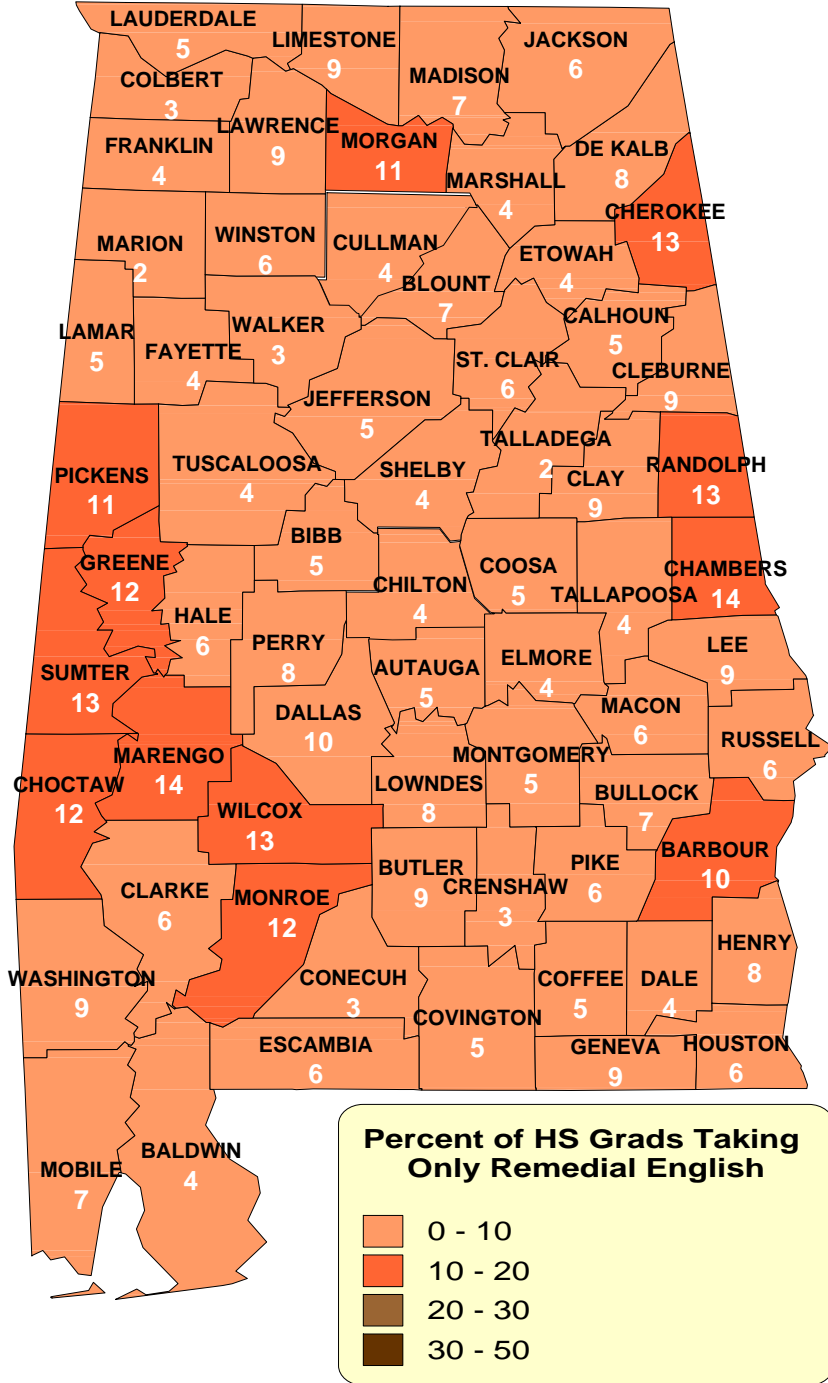

Summary of 2008-2009 Alabama Public High School Graduates Who Enrolled in Alabama Public Institutions Fall 2009 (23,397 Students)

Percent HS Grads Taking Only Remedial English

Percent HS Grads Taking Only Remedial Math