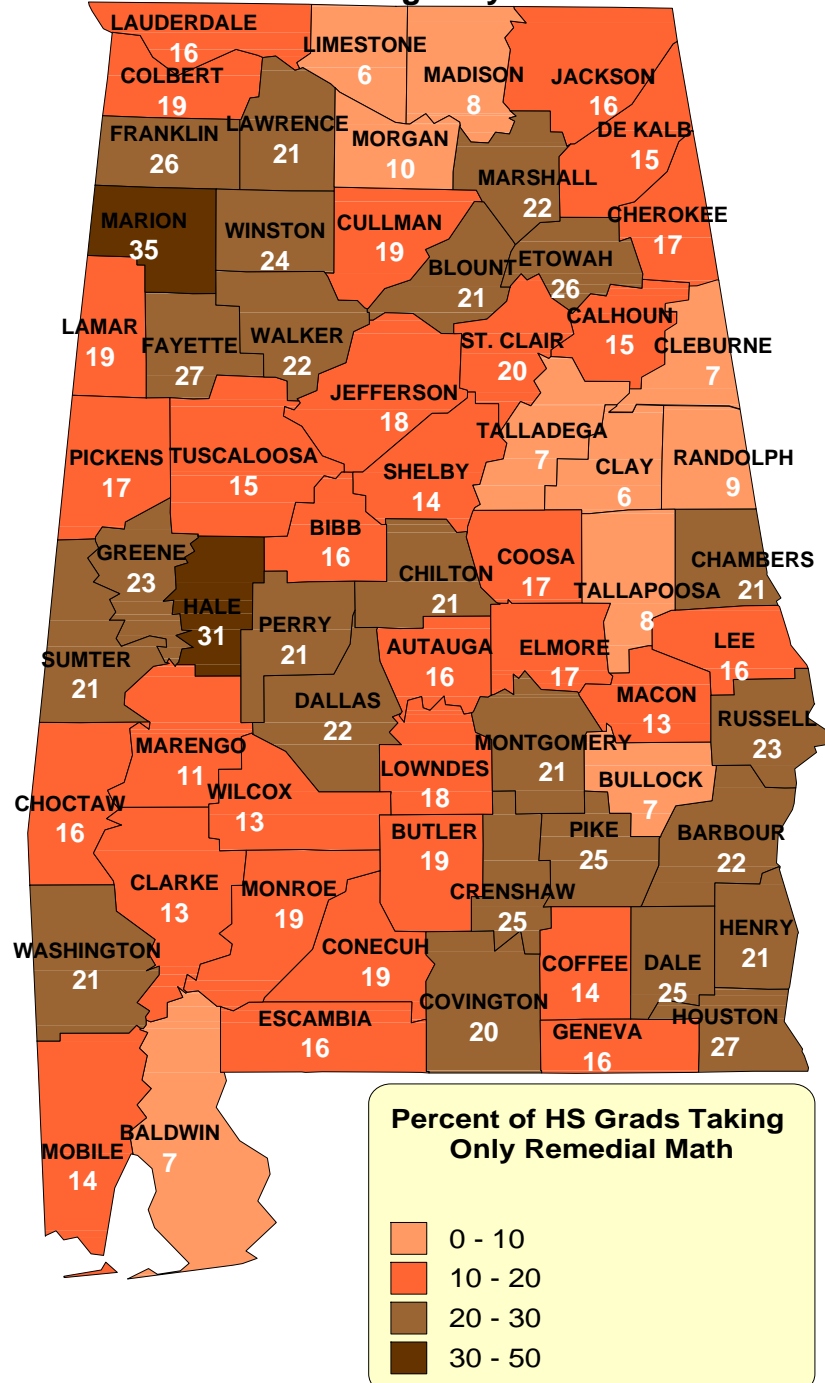

Summary of 2008-2009 Alabama Public High School Graduates Who Enrolled in Alabama Public Institutions Fall 2009 (23,397 Students)

Percent HS Grads Taking Only Remedial English

Percent HS Grads Taking Only Remedial Math