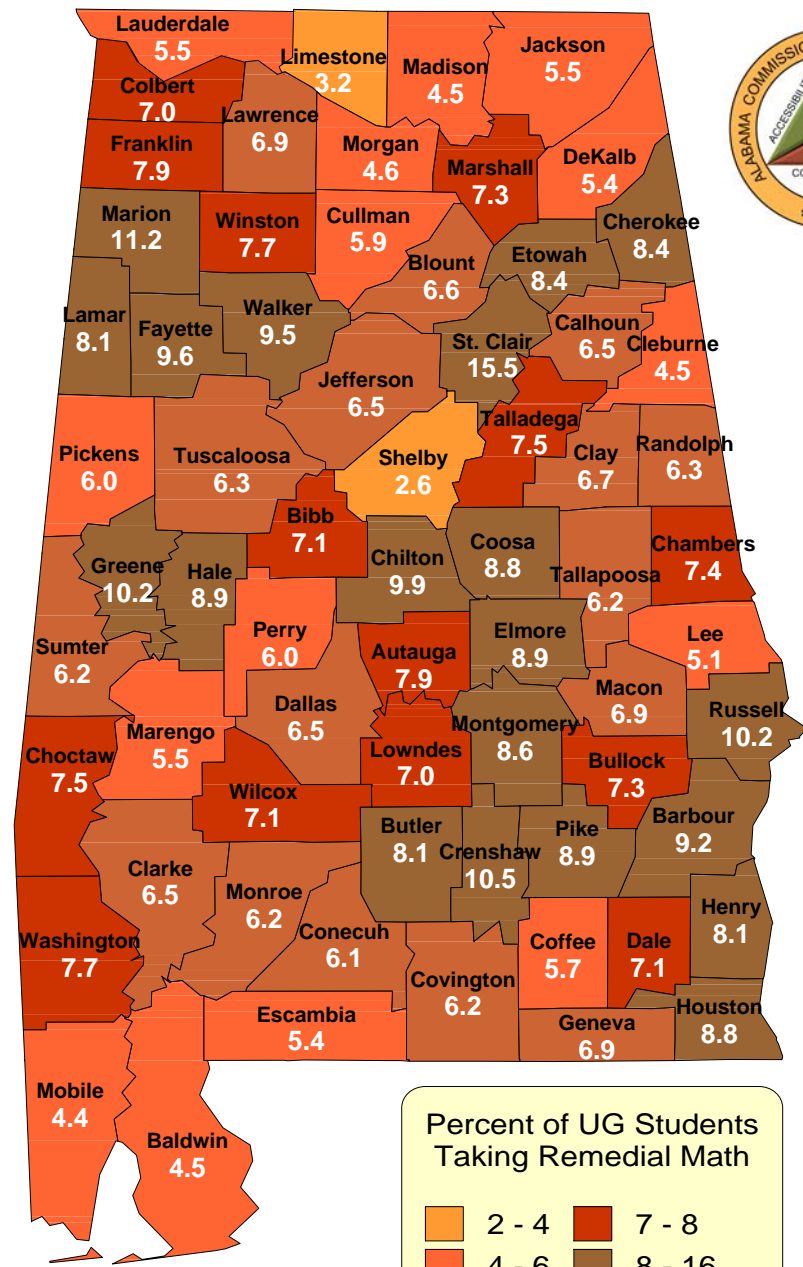

Percent UG Students Taking Remedial Math

Fall 2008