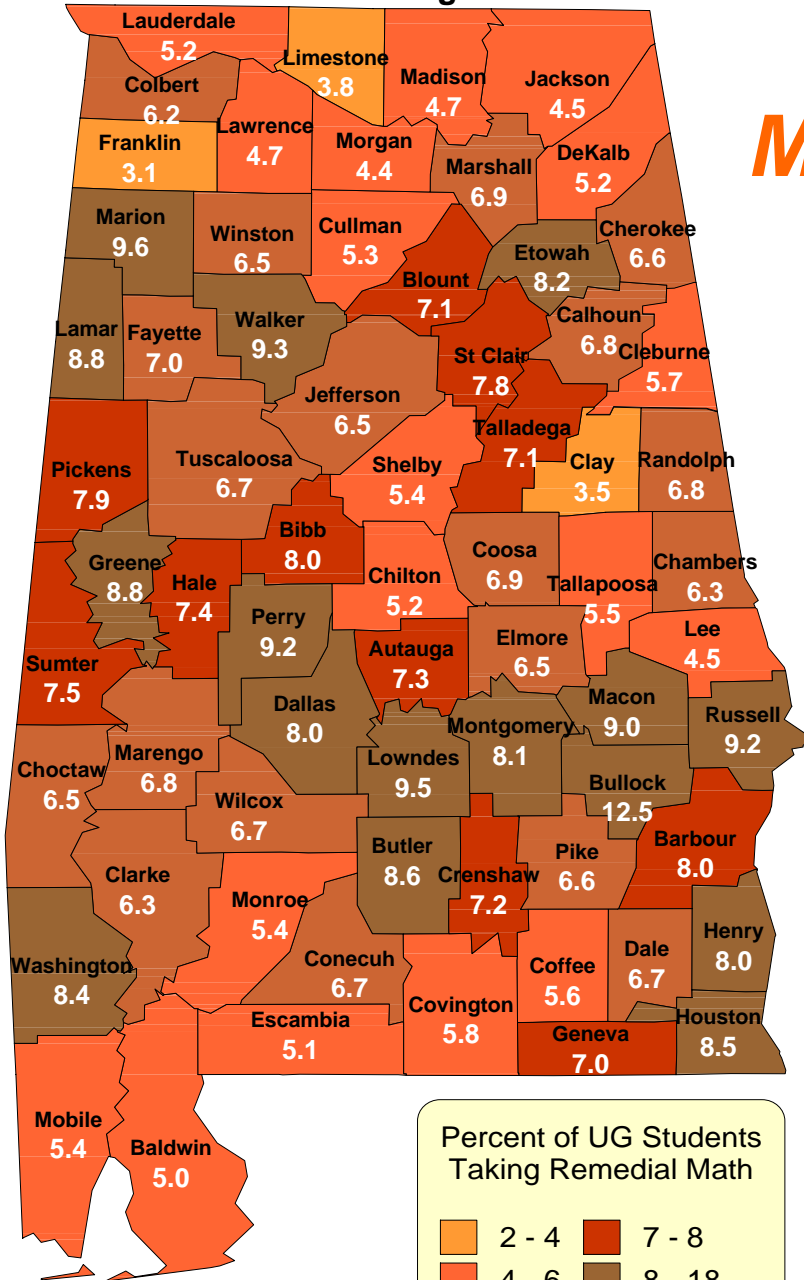

# ACHE Summary of Alabama Undergraduate Students Enrolled in Alabama Public Institutions as Designated by County of Origin

## Percent UG Students Taking Remedial Math

Fall 2007

MATH