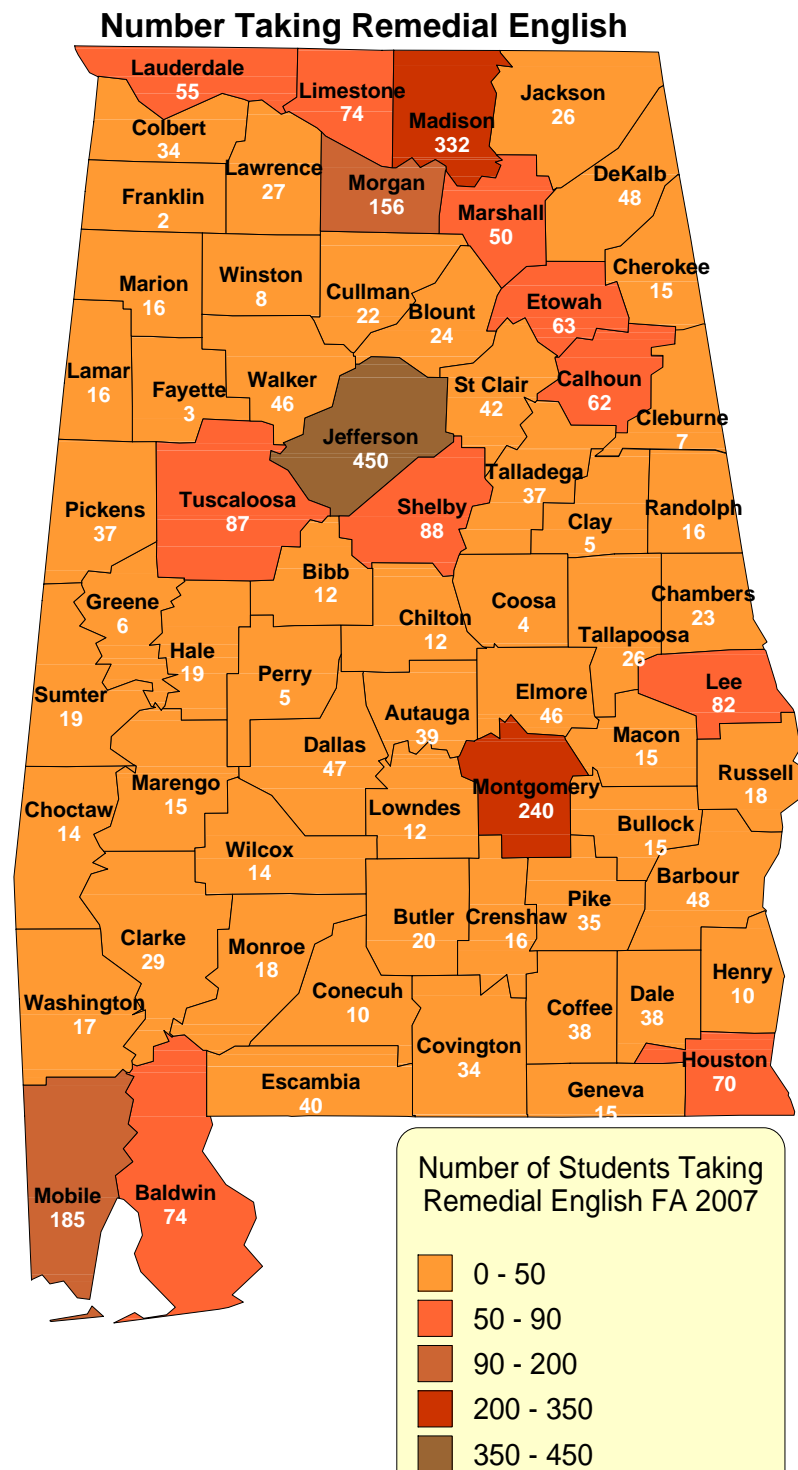

ACHE Summary of Alabama Fall 2007 Undergraduate Students Enrolled in Alabama Public Institutions as Designated by County of Origin

Source: Alabama Statewide Student Database, Fall 2007