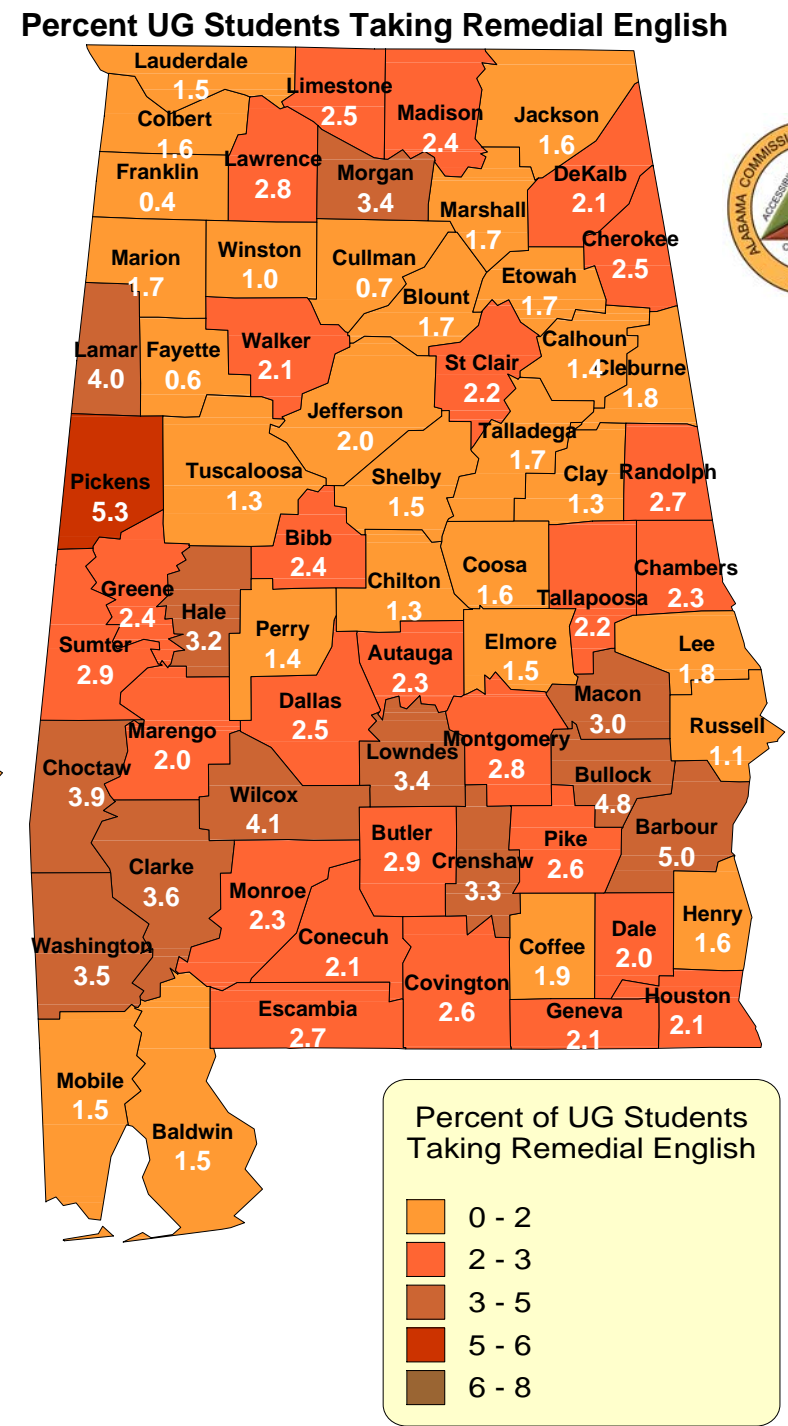

ACHE Summary of Alabama Fall 2007 Undergraduate Students Enrolled in Alabama Public Institutions as Designated by County of Origin

Source: Alabama Statewide Student Database, Fall 2007