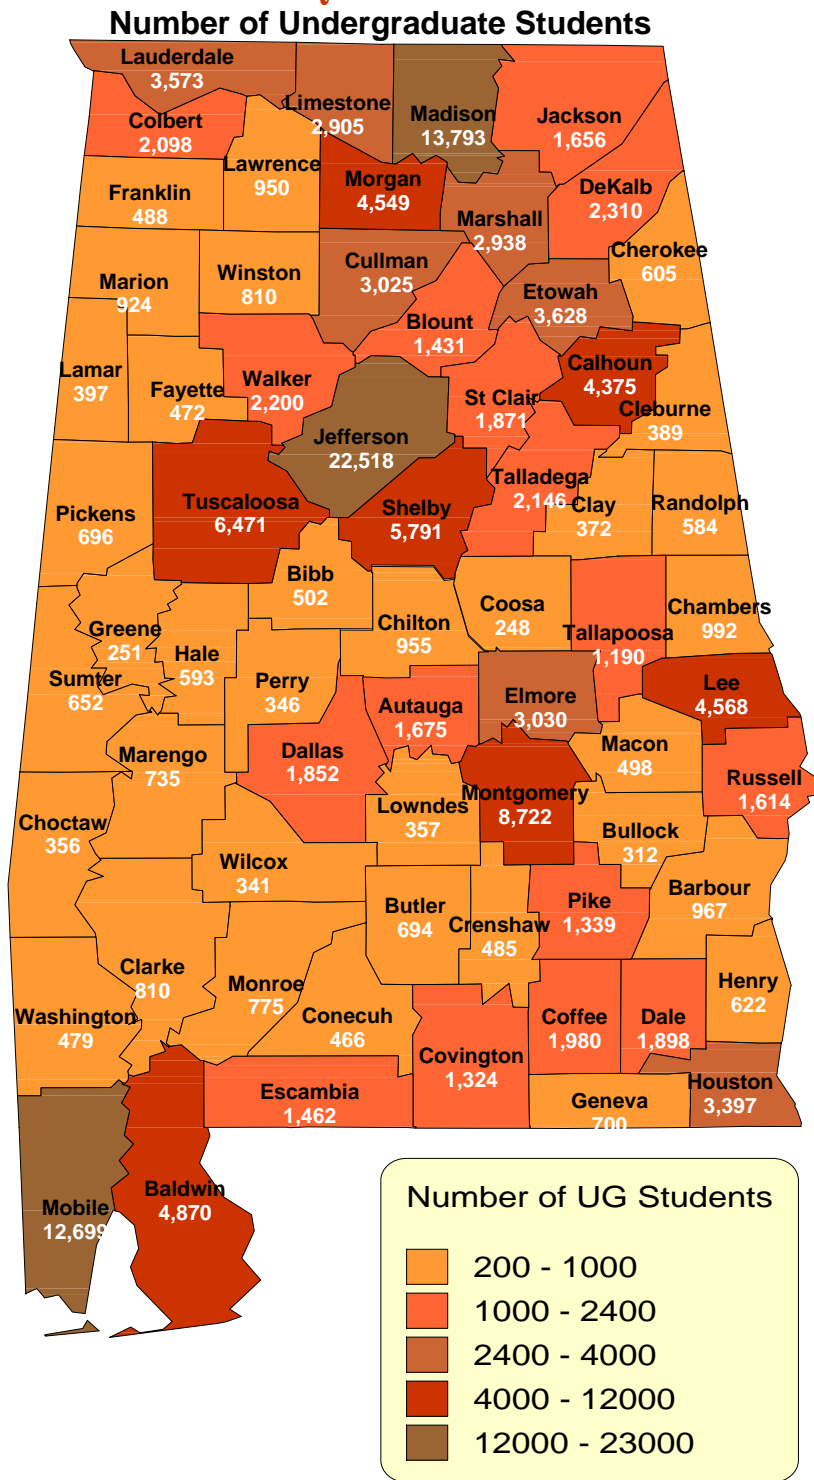

ACHE Summary of Alabama Fall 2007 Undergraduate Students Enrolled in Alabama Public Institutions as Designated by County of Origin

Source: Alabama Statewide Student Database, Fall 2007