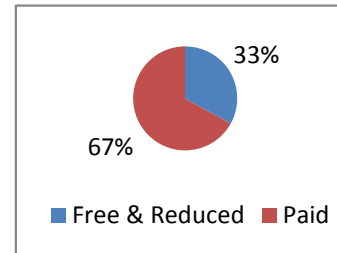

COMPARISON
of
2009 and 2010
HIGH SCHOOL
GRADUATES

Comparison of 2009 and 2010 Low-Income High School Graduates By Number and Percentage Who Enrolled in Higher Education Institutions

As depicted in the charts below, the number of high school graduates who received free and/or reduced lunches and enrolled in higher education institutions increased from 8,574 in 2009 to 8,655 in 2010.

In addition, the percentage of high school graduates who received free and/or reduced lunches and enrolled in higher education institutions increased from 31% in 2009 to 33% in 2010.

2010

Count of Requester Return Field	Lunch			Grand Total
	Free	Paid	Reduced	
Race				
Asian	75	309	26	410
Black	4,494	2,780	799	8,073
Hispanic	177	186	33	396
Indian	57	181	19	257
Unknown	11	25		36
White	2,146	13,834	818	16,798
Grand Total	6,960	17,315	1,695	25,970