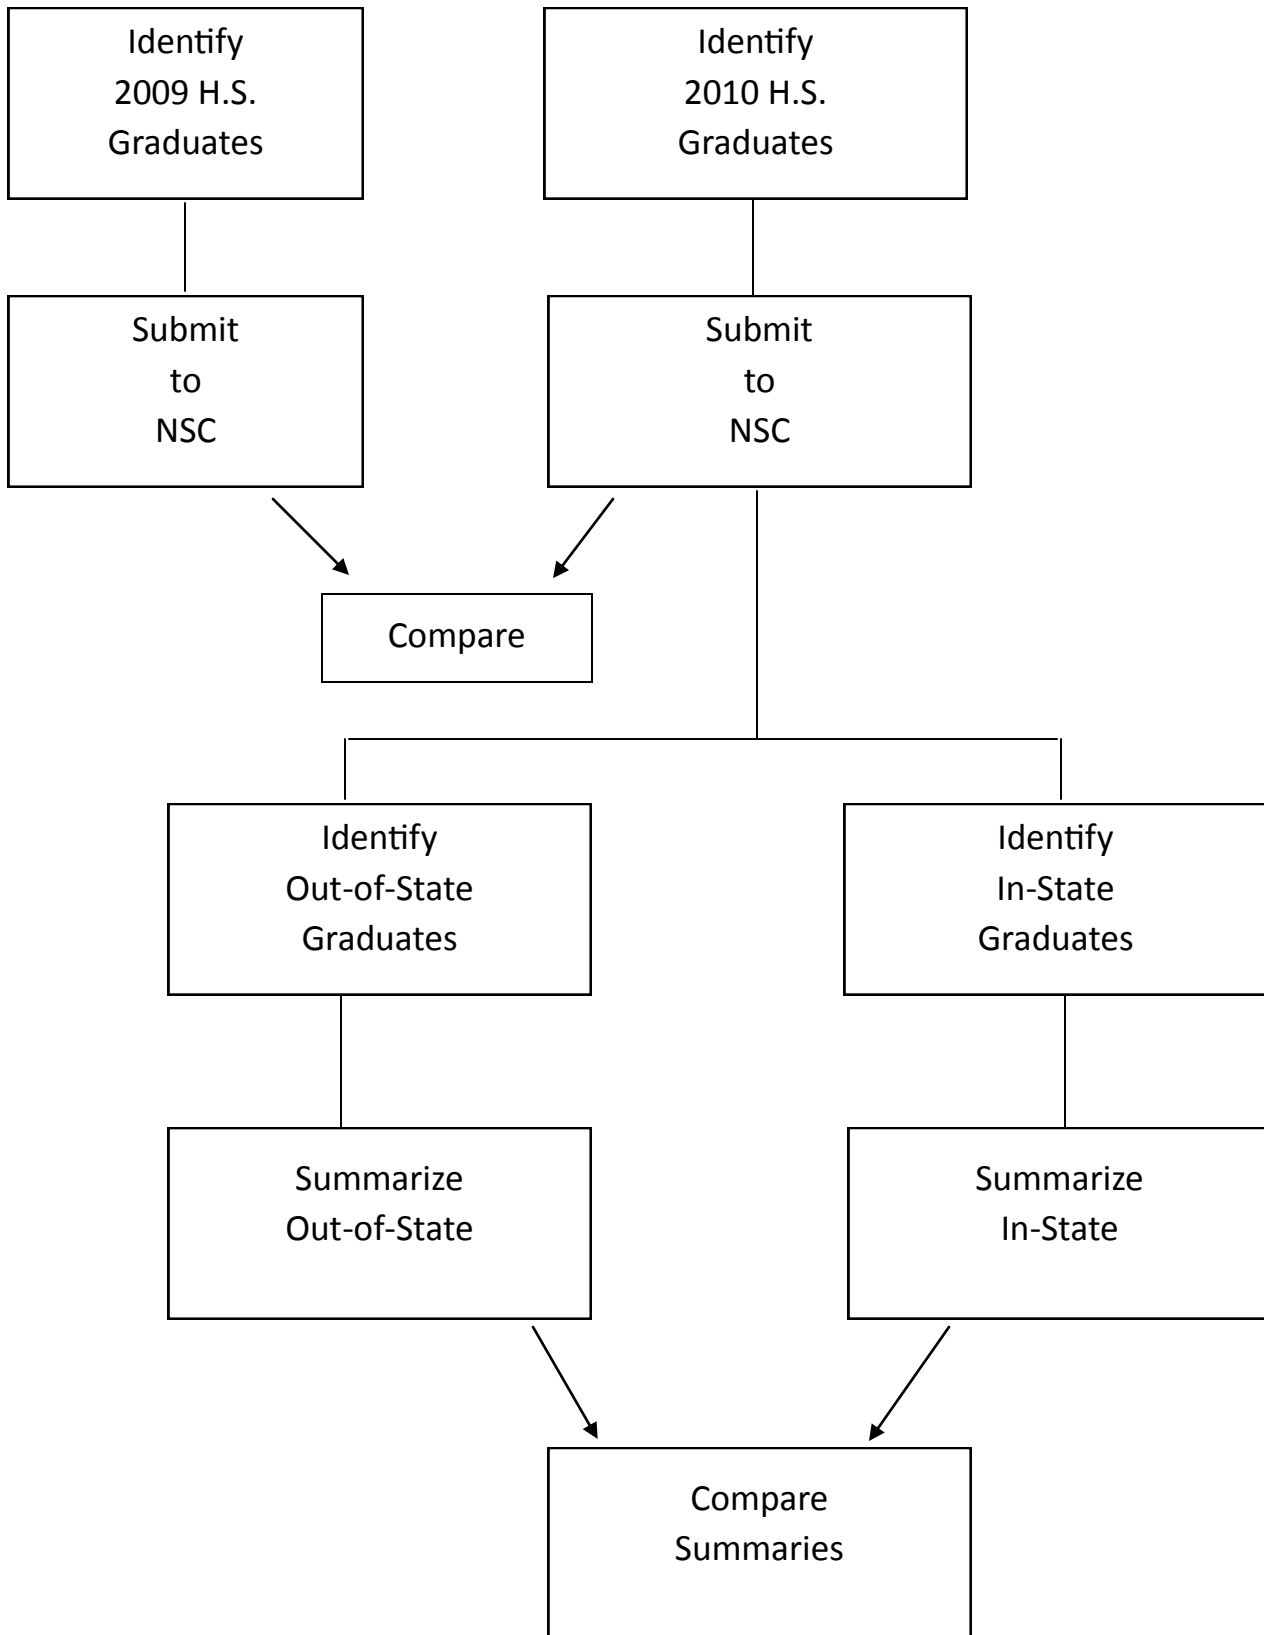

Project Model

National Student Clearinghouse for CACG

Match H.S. data files against NSC to identify students who went out-of-state

- Identify 2 years of H.S. graduates
- Contact NSC for guidelines & procedures
- Prepare 1st year of data
 - ◇ Query 1st file
 - ◇ Produce in NSC format
 - ◇ Eliminate duplicates
- Prepare 2nd year of data
 - ◇ Query 2nd file
 - ◇ Produce NSC format
 - ◇ Eliminate duplicates
- Combine 2 files
- Submit 1 file to NSC