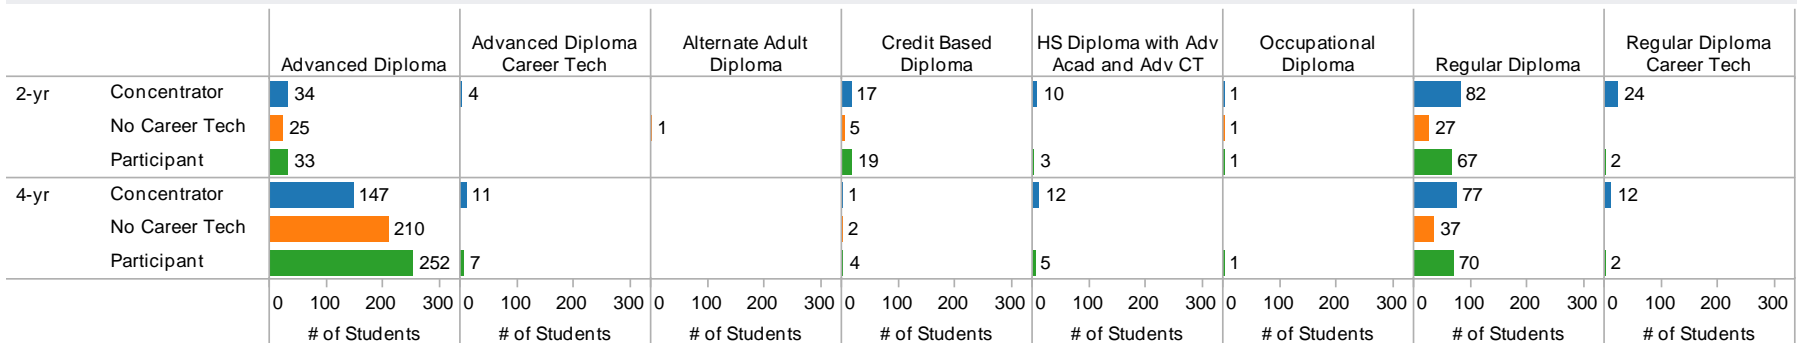

Diploma Type

2010 HS Graduates Enrolled in Surrounding States by Diploma Type and Lunch

Lunch ■ Free ■ Paid ■ Reduced

2010 HS Graduates Enrolled in Surrounding States by Diploma Type and IHE Type

Career Tech ■ Concentrator ■ No Career Tech ■ Participant