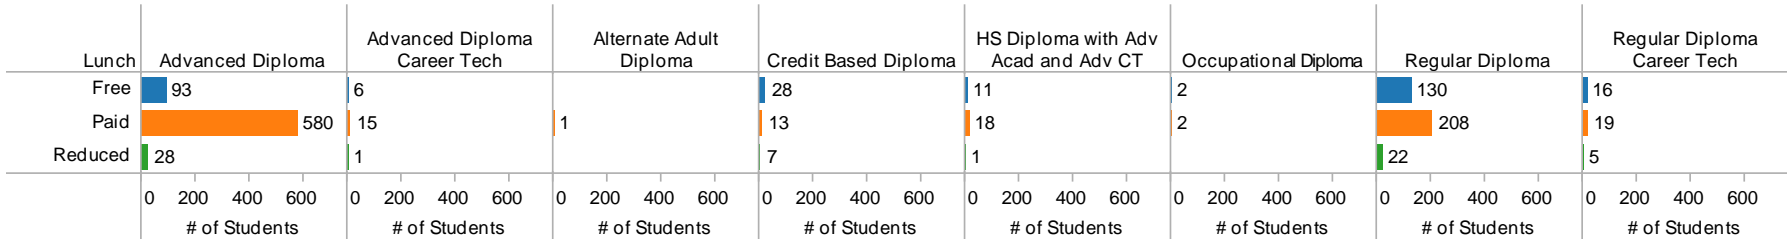

Diploma Type

2010 HS Graduates Enrolled in Surrounding States by Diploma Type and Lunch

Lunch ■ Free ■ Paid ■ Reduced

2010 HS Graduates Enrolled in Surrounding States by Diploma Type and IHE Type

Career Tech ■ Concentrator ■ No Career Tech ■ Participant