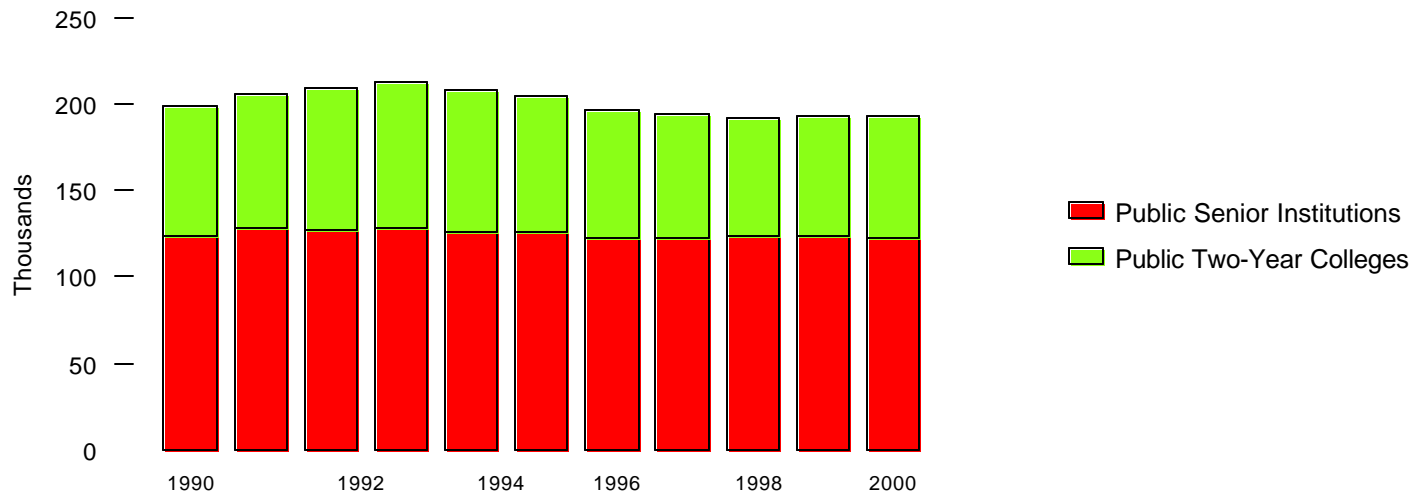

FALL 1990 - 2000 HEADCOUNT ENROLLMENT

All Alabama Public Higher Education Institutions

SOURCE: Integrated Postsecondary Education Data System (IPEDS), Fall Enrollment 1990-2000.